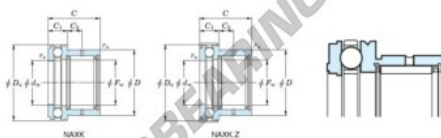

Needle roller bearing NAXK40-JTEKT - NAXK40-JTEKT

<https://www.123bearing.eu/bearing-housing/needle-roller-bearing/needle/naxk40-jtekt>

Boundary dimensions

Bearing No.	Boundary dimensions (mm)					Limiting speeds (min-1)	Basic load ratings (kN)				Matching inner ring No.
	D_1	D_2	c	D_m	D		D_{lim}	P_{lim}	$P_{lim} Cr$	T_{lim}	
NAXK40	40	52	32	40	60	4500	23.8	47	28	62.9	JR3540x20

PRODUCT FEATURES

Brand	JTEKT
N° Ean13	3616060625625
Inside diameter	40 mm
Outside diameter	60 mm
Thickness	32 mm
Limiting speed	4500 rpm
Dynamic load	23.8 kN
Static load	47 kN
Packaging	1

contact@123bearing.eu