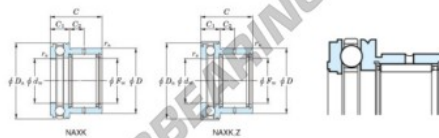

## Needle roller bearing NAXK45Z-JTEKT - NAXK45Z-JTEKT

<https://www.123bearing.eu/bearing-housing/needle-roller-bearing/needle/naxk45z-jtekt>

Boundary dimensions

Bearing No.	Boundary dimensions (mm)				Limiting speeds (min-1)	Basic load ratings (kN)				Matching inner ring No.	
	Fw	D	C	dw		Dr	RadialCr	RadialCo	ThrustCr		RadialCo
NAXK45Z	45	58	32	45	66.5	4500	24.9	51.8	29	69.2	JR40x45x20

### PRODUCT FEATURES

Brand	JTEKT
N° Ean13	3616060625656
Inside diameter	45 mm
Outside diameter	66.5 mm
Thickness	32 mm
Limiting speed	4500 rpm
Dynamic load	24.9 kN
Static load	51.8 kN
Packaging	1

[contact@123bearing.eu](mailto:contact@123bearing.eu)