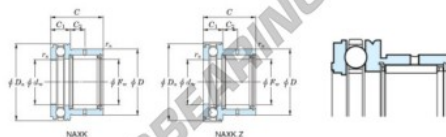

Needle roller bearing NAXK50Z-JTEKT - NAXK50Z-JTEKT

<https://www.123bearing.eu/bearing-housing/needle-roller-bearing/needle/naxk50z-jtekt>

Boundary dimensions

Bearing No.	Boundary dimensions (mm)				Limiting speeds (min-1)	Basic load ratings (kN)				Matching inner ring No.
	F ₁	D	C	D ₂		C ₁	C ₂	C ₃	C ₄	
NAXK50Z	50	62	35	50	4300	30.2	68.5	29.9	75.5	JR45x50x25

PRODUCT FEATURES

Brand	JTEKT
N° Ean13	3616060625670
Inside diameter	50 mm
Outside diameter	71.5 mm
Thickness	35 mm
Limiting speed	4300 rpm
Dynamic load	30.2 kN
Static load	68.5 kN
Packaging	1

contact@123bearing.eu