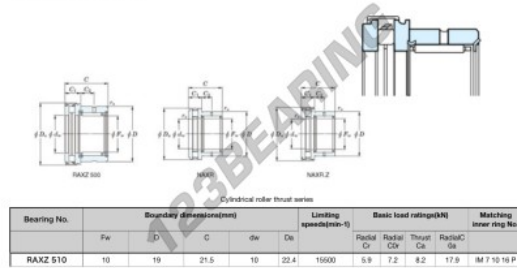

## Needle roller bearing RAXZ510-JTEKT - RAXZ510-JTEKT

<https://www.123bearing.eu/bearing-housing/needle-roller-bearing/needle/raxz510-jtekt>

Boundary dimensions

## PRODUCT FEATURES

Brand	JTEKT
N° Ean13	3616060625700
Inside diameter	10 mm
Outside diameter	22.4 mm
Thickness	21.5 mm
Limiting speed	15500 rpm
Dynamic load	5.9 kN
Static load	7.2 kN
Packaging	1

[contact@123bearing.eu](mailto:contact@123bearing.eu)