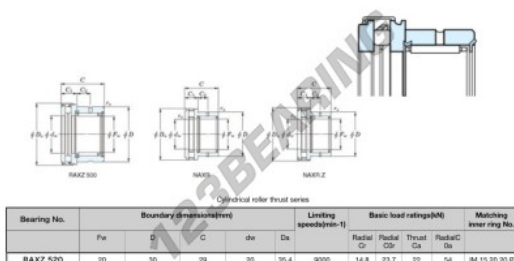

Needle roller bearing RAXZ520-JTEKT - RAXZ520-JTEKT

<https://www.123bearing.eu/bearing-housing/needle-roller-bearing/needle/raxz520-jtekt>

Boundary dimensions

PRODUCT FEATURES

Brand	JTEKT
N° Ean13	3616060626219
Inside diameter	20 mm
Outside diameter	35.4 mm
Thickness	29 mm
Limiting speed	9000 rpm
Dynamic load	14.8 kN
Static load	23.7 kN
Packaging	1