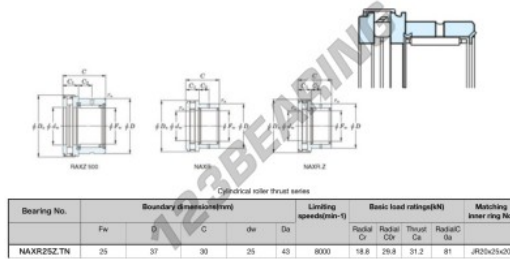

Needle roller bearing NAXR25Z.TN-JTEKT - NAXR25Z.TN-JTEKT

<https://www.123bearing.eu/bearing-housing/needle-roller-bearing/needle/naxr25z.tn-jtekt>

Boundary dimensions

PRODUCT FEATURES

Brand	JTEKT
N° Ean13	3616060626233
Inside diameter	25 mm
Outside diameter	43 mm
Thickness	30 mm
Limiting speed	8000 rpm
Dynamic load	18.8 kN
Static load	29.8 kN
Packaging	1