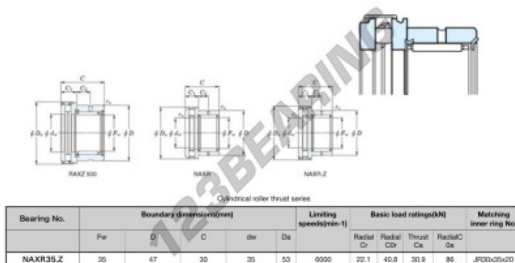

## Needle roller bearing NAXR35.Z-JTEKT - NAXR35.Z-JTEKT

<https://www.123bearing.eu/bearing-housing/needle-roller-bearing/needle/naxr35.z-jtekt>

Boundary dimensions

## PRODUCT FEATURES

Brand	JTEKT
N° Ean13	3616060626295
Inside diameter	35 mm
Outside diameter	47 mm
Thickness	30 mm
Limiting speed	6000 rpm
Dynamic load	22.1 kN
Static load	40.8 kN
Packaging	1

[contact@123bearing.eu](mailto:contact@123bearing.eu)