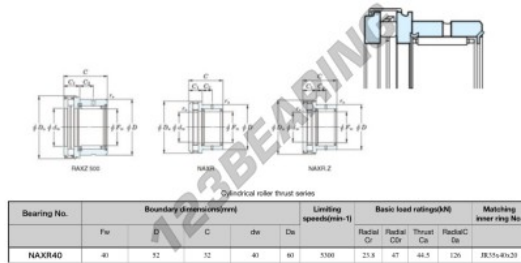

Needle roller bearing NAXR40-JTEKT - NAXR40-JTEKT

<https://www.123bearing.eu/bearing-housing/needle-roller-bearing/needle/naxr40-jtekt>

Boundary dimensions

PRODUCT FEATURES

Brand	JTEKT
N° Ean13	3616060626318
Inside diameter	40 mm
Outside diameter	60 mm
Thickness	32 mm
Limiting speed	5300 rpm
Dynamic load	23.8 kN
Static load	47 kN
Packaging	1