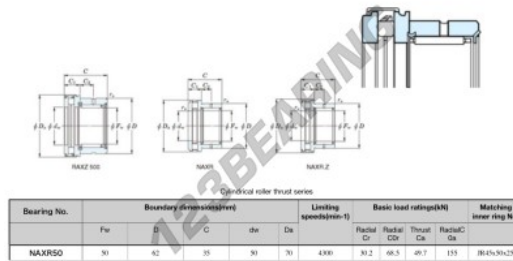

Needle roller bearing NAXR50-JTEKT - NAXR50-JTEKT

<https://www.123bearing.eu/bearing-housing/needle-roller-bearing/needle/naxr50-jtekt>

Boundary dimensions

PRODUCT FEATURES

Brand	JTEKT
N° Ean13	3616060626370
Inside diameter	50 mm
Outside diameter	70 mm
Thickness	35 mm
Limiting speed	4300 rpm
Dynamic load	30.2 kN
Static load	68.5 kN
Packaging	1