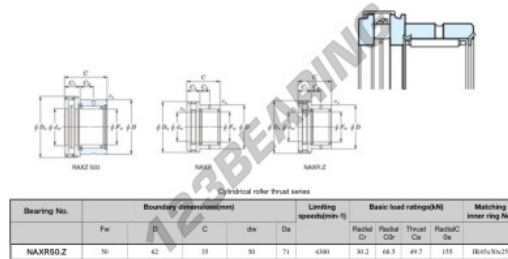

## Needle roller bearing NAXR50.Z-JTEKT - NAXR50.Z-JTEKT

<https://www.123bearing.eu/bearing-housing/needle-roller-bearing/needle/naxr50.z-jtekt>

Boundary dimensions

## PRODUCT FEATURES

Brand	JTEKT
N° Ean13	3616060626387
Inside diameter	50 mm
Outside diameter	71 mm
Thickness	35 mm
Limiting speed	4300 rpm
Dynamic load	30.2 kN
Static load	68.5 kN
Packaging	1

[contact@123bearing.eu](mailto:contact@123bearing.eu)