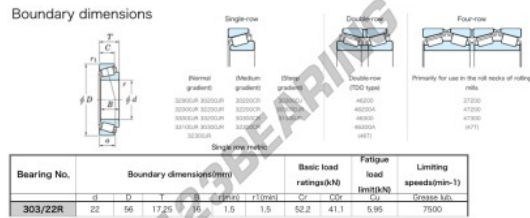

Tapered roller bearing 303-22-R-JTEKT - 303-22-R-JTEKT

<https://www.123bearing.eu/bearing-housing/roller-bearing/tapered/303-22-r-jtekt>

PRODUCT FEATURES

Brand	JTEKT
N° Ean13	3616060627605
Inside diameter	22 mm
Outside diameter	56 mm
Thickness	17.25 mm
Limiting speed	7500 rpm
Dynamic load	52.2 kN
Static load	41.1 kN
Packaging	1