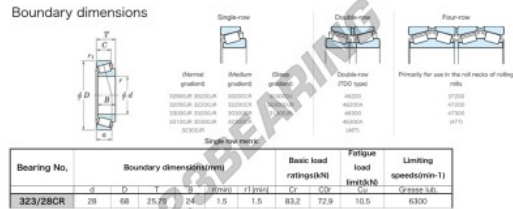

Tapered roller bearing 323-28-CR-JTEKT - 323-28-CR-JTEKT

<https://www.123bearing.eu/bearing-housing/roller-bearing/tapered/323-28-cr-jtekt>

PRODUCT FEATURES

Brand	JTEKT
N° Ean13	3616060627797
Inside diameter	28 mm
Outside diameter	68 mm
Thickness	25.75 mm
Limiting speed	6300 rpm
Dynamic load	83.2 kN
Static load	72.9 kN
Packaging	1