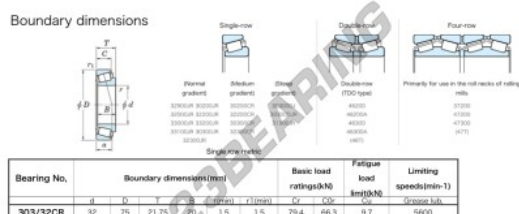

Tapered roller bearing 303-32-CR-JTEKT - 303-32-CR-JTEKT

<https://www.123bearing.eu/bearing-housing/roller-bearing/tapered/303-32-cr-jtekt>

PRODUCT FEATURES

Brand	JTEKT
N° Ean13	3616060628084
Inside diameter	32 mm
Inside diameter	1.26" inch
Outside diameter	75 mm
Outside diameter	2.953" inch
Thickness	21.75 mm
Thickness	0.856" inch
Limiting speed	5600 rpm
Dynamic load	79.4 kN
Static load	66.3 kN
Packaging	1