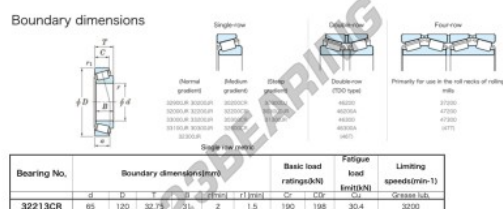

## Tapered roller bearing 32213-CR-JTEKT - 32213-CR-JTEKT

<https://www.123bearing.eu/bearing-housing/roller-bearing/tapered/32213-cr-jtekt>

### PRODUCT FEATURES

Brand	JTEKT
N° Ean13	3616060628268
Inside diameter	65 mm
Inside diameter	2.559" inch
Outside diameter	120 mm
Outside diameter	4.724" inch
Thickness	32.75 mm
Thickness	1.289" inch
Limiting speed	3200 rpm
Dynamic load	190 kN
Static load	198 kN
Packaging	1