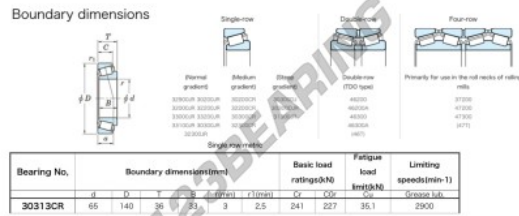

Tapered roller bearing 30313-CR-JTEKT - 30313-CR-JTEKT

<https://www.123bearing.eu/bearing-housing/roller-bearing/tapered/30313-cr-jtekt>

PRODUCT FEATURES

Brand	JTEKT
N° Ean13	3616060628275
Inside diameter	65 mm
Inside diameter	2.559" inch
Outside diameter	140 mm
Outside diameter	5.512" inch
Thickness	36 mm
Thickness	1.417" inch
Limiting speed	2900 rpm
Dynamic load	241 kN
Static load	227 kN
Packaging	1