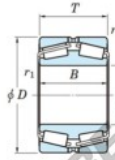

## Tapered roller bearing 453-600-JTEKT - 453-600-JTEKT

<https://www.123bearing.eu/bearing-housing/roller-bearing/tapered/453-600-jtekt>

Boundary dimensions

Bearing No.	Boundary dimensions(mm)						Basic load ratings(kN)		Fatigue load limit(kN)	Limiting speeds(min-1)
	d	D	T	r1(mm)	r2(mm)	C0	C0P	C0	Grease lub.	
453/600	600	980	300	7.5	7.5	-	17400	-	-	

## PRODUCT FEATURES

Brand	JTEKT
N° Ean13	3616060628510
Inside diameter	600 mm
Outside diameter	980 mm
Thickness	300 mm
Static load	17400 kN
Packaging	1

[contact@123bearing.eu](mailto:contact@123bearing.eu)