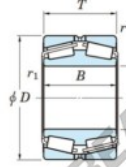

Tapered roller bearing 452-800-JTEKT - 452-800-JTEKT

<https://www.123bearing.eu/bearing-housing/roller-bearing/tapered/452-800-jtekt>

Boundary dimensions

TD1

Bearing No.	Boundary dimensions(mm)						Basic load ratings(kN)		Fatigue load limit(kN)	Limiting speeds(min-1)
	d	D	T	r1(mm)	r11(mm)	C2	C02	C01	Grease lub.	
452/800	800	1150	258	7.5	7.5	-	18600	-	-	

PRODUCT FEATURES

Brand	JTEKT
N° Ean13	3616060628602
Inside diameter	800 mm
Outside diameter	1150 mm
Thickness	258 mm
Static load	18600 kN
Packaging	1

contact@123bearing.eu

+33 359 36 04 90

CRT4 de Lesquin 60 Rue Du Haut De Sainghin 59273 Fretin FRANCE