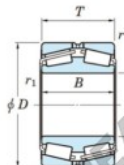

Tapered roller bearing 452-800-JTEKT - 452-800-JTEKT

<https://www.123bearing.eu/bearing-housing/roller-bearing/tapered/452-800-jtekt>

Boundary dimensions

TD1

Bearing No.	Boundary dimensions(mm)						Basic load ratings(kN)		Fatigue load limit(kN)	Limiting speeds(min-1)
	d	D	T	r1(mm)	r11(mm)	C2	C02	C01	Grease lub.	
452/800	800	1150	258	7.5	7.5	-	18600	-	-	

PRODUCT FEATURES

Brand	JTEKT
N° Ean13	3616060628602
Inside diameter	800 mm
Outside diameter	1150 mm
Thickness	258 mm
Static load	18600 kN
Packaging	1

contact@123bearing.eu

+33 359 36 04 90

CRT4 de Lesquin 60 Rue Du Haut De Sainghin 59273 Fretin FRANCE