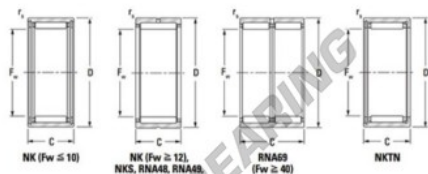

Needle roller bearing NK612-TN-JTEKT - NK612-TN-JTEKT

<https://www.123bearing.eu/bearing-housing/needle-roller-bearing/needle/nk612-tn-jtekt>

Mating series, caged, without inner ring

Bearing No.	Boundary dimensions (mm)			Basic load ratings (kN)		Fatigue load limit (kN)		Limiting speeds (min ⁻¹)	
	Fw	D	d	C ₁₀	C ₉₀	C ₁₀	C ₉₀	Grease lub.	Oil lub.
NK6/12TN	6	12	12	0.2	3.07	2.74	0.42	29000	44000

PRODUCT FEATURES

Brand	JTEKT
N° Ean13	3616060631077
Inside diameter	6 mm
Outside diameter	12 mm
Thickness	12 mm
Limiting speed	29000 rpm
Dynamic load	3.07 kN
Static load	2.74 kN
Packaging	1

contact@123bearing.eu