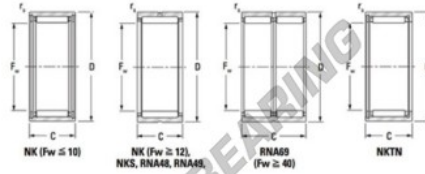

Needle roller bearing NK710-TN-JTEKT - NK710-TN-JTEKT

<https://www.123bearing.eu/bearing-housing/needle-roller-bearing/needle/nk710-tn-jtekt>

Metric series, caged, without inner ring

Bearing No.	Boundary dimensions(mm)				Basic load ratings(kN)		Fatigue load limit(kN)	Limiting speeds(min-1)	
	Fw	D	d	r1(r2)	C2	C10	C01	Grease Lub	Oil Lub
NK7/10TN	7	14	10	0.3	2.74	2.44	0.37	28000	42000

PRODUCT FEATURES

Brand	JTEKT
N° Ean13	3616060631084
Inside diameter	7 mm
Outside diameter	14 mm
Thickness	10 mm
Limiting speed	28000 rpm
Dynamic load	2.74 kN
Static load	2.44 kN
Packaging	1

contact@123bearing.eu