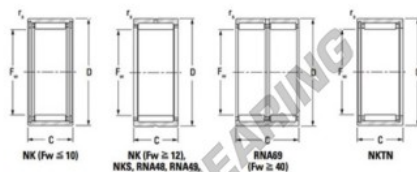

## Needle roller bearing NK916-JTEKT - NK916-JTEKT

<https://www.123bearing.eu/bearing-housing/needle-roller-bearing/needle/nk916-jtekt>

Multipiece, caged, without inner ring

Bearing No.	Boundary dimensions (mm)			Basic load ratings (kN)		Fatigue load limit (kN)	Limiting speeds (min-1)	
	Fw	D	C	C <sub>r</sub>	C <sub>0r</sub>	C <sub>r</sub>	Grease lub.	Oil lub.
NK9/16	9	16	16	5,57	6,47	0,98	26000	40000

### PRODUCT FEATURES

Brand	JTEKT
N° Ean13	3616060631145
Inside diameter	9 mm
Outside diameter	16 mm
Thickness	16 mm
Limiting speed	26000 rpm
Dynamic load	5.57 kN
Static load	6.47 kN
Packaging	1

[contact@123bearing.eu](mailto:contact@123bearing.eu)