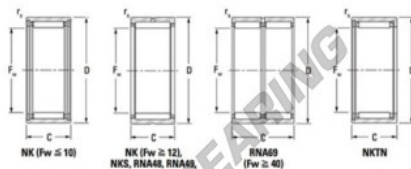

Needle roller bearing NK1420-JTEKT - NK1420-JTEKT

<https://www.123bearing.eu/bearing-housing/needle-roller-bearing/needle/nk1420-jtekt>

Metric series, caged, without inner ring

Bearing No.	Boundary dimensions (mm)				Basic load ratings (kN)		Fatigue load limit (kN)		Limiting speeds (min. 1)	
	Fw	D	C	rs/min	Cr	Cor	Cu	Cu	Grease Lb.	Oil Lb.
NK14/20	14	22	20	0.3	14.7	18.4	2.9	16000	24000	

PRODUCT FEATURES

Brand	JTEKT
N° Ean13	3616060631220
Inside diameter	14 mm
Outside diameter	22 mm
Thickness	20 mm
Limiting speed	16000 rpm
Dynamic load	14.7 kN
Static load	18.4 kN
Packaging	1

contact@123bearing.eu