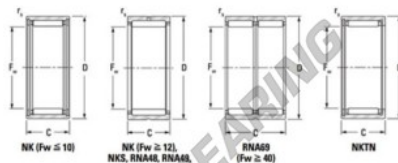

Needle roller bearing NK1820-JTEKT - NK1820-JTEKT

<https://www.123bearing.eu/bearing-housing/needle-roller-bearing/needle/nk1820-jtekt>

Metric series, capped, without inner ring

Bearing No.	Boundary dimensions (mm)				Basic load ratings (kN)		Fatigue load limit (kN)		Limiting speeds (min-1)	
	Fw	D	d	fr (mm)	C _r	C _{0r}	C _u	Grease lub.	Oil lub.	
NK18/20	18	26	20	0.3	16.1	22	3.5	16000	25000	

PRODUCT FEATURES

Brand	JTEKT
N° Ean13	3616060631305
Inside diameter	18 mm
Outside diameter	26 mm
Thickness	20 mm
Limiting speed	16000 rpm
Dynamic load	16.1 kN
Static load	22 kN
Packaging	1

contact@123bearing.eu