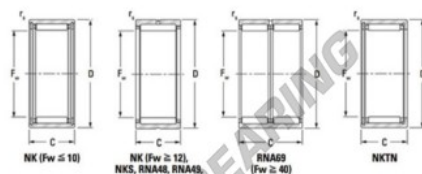

## Needle roller bearing NK1916-JTEKT - NK1916-JTEKT

<https://www.123bearing.eu/bearing-housing/needle-roller-bearing/needle/nk1916-jtekt>

Metric series, caged, without inner ring

Bearing No.	Boundary dimensions (mm)				Basic load ratings (kN)	Fatigue load limit (kN)	Limiting speeds (min <sup>-1</sup> )		
	Fw	D	d	rs (mm)			Groove lub.	Oil lub.	
NK19/16	19	27	16	0.3	14.1	19	2.9	15000	24000

### PRODUCT FEATURES

Brand	JTEKT
N° Ean13	3616060631312
Inside diameter	19 mm
Outside diameter	27 mm
Thickness	16 mm
Limiting speed	15000 rpm
Dynamic load	14.1 kN
Static load	19 kN
Packaging	1

[contact@123bearing.eu](mailto:contact@123bearing.eu)