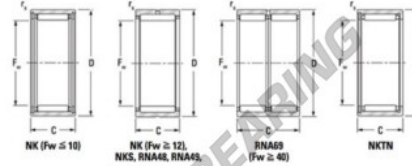

Needle roller bearing NKS20-JTEKT - NKS20-JTEKT

<https://www.123bearing.eu/bearing-housing/needle-roller-bearing/needle/nks20-jtekt>

Metric series, caged, without inner ring

Bearing No.	Boundary dimensions (mm)			Basic load ratings (kN)		Fatigue load limit (kN)	Limiting speeds (min ⁻¹)	
	Fw	D	d	C _r	C _{0r}	C ₀	Grease Lub.	Oil Lub.
NKS20	20	32	20	24.4	26.7	4.3	15000	24000

PRODUCT FEATURES

Brand	JTEKT
N° Ean13	3616060631374
Inside diameter	20 mm
Outside diameter	32 mm
Thickness	20 mm
Limiting speed	15000 rpm
Dynamic load	24.4 kN
Static load	26.7 kN
Packaging	1

contact@123bearing.eu