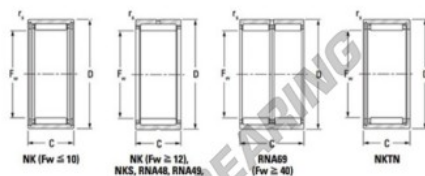

## Needle roller bearing NK2220-JTEKT - NK2220-JTEKT

<https://www.123bearing.eu/bearing-housing/needle-roller-bearing/needle/nk2220-jtekt>

Metric series, caged, without inner ring

Bearing No.	Boundary dimensions (mm)				Basic load ratings (kN)		Fatigue load limit (kN)	Limiting speeds (min-1)	
	Fw	D	d	r1 (mm)	C <sub>r</sub>	C <sub>0r</sub>	C <sub>10</sub>	Grease lub.	Oil lub.
NK22/20	22	30	20	0.3	18	27	4.3	13000	20000

### PRODUCT FEATURES

Brand	JTEKT
N° Ean13	3616060631428
Inside diameter	22 mm
Outside diameter	30 mm
Thickness	20 mm
Limiting speed	13000 rpm
Dynamic load	18 kN
Static load	27 kN
Packaging	1

[contact@123bearing.eu](mailto:contact@123bearing.eu)