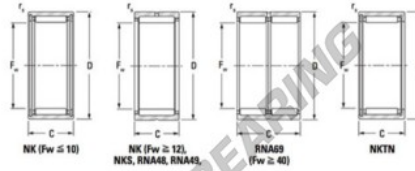

Needle roller bearing NK2920-JTEKT - NK2920-JTEKT

<https://www.123bearing.eu/bearing-housing/needle-roller-bearing/needle/nk2920-jtekt>

Metric series, caged, without inner ring

Bearing No.	Boundary dimensions (mm)				Basic load ratings (kN)		Fatigue load limit (kN)	Limiting speeds (min ⁻¹)	
	Fw	Da	Da	ra (mm)	C _r	C _{0r}	C _{0r}	C _{0r}	C _{0r}
NK29/20	29	38	20	0.3	23.4	36.4	5.8	9800	15000

PRODUCT FEATURES

Brand	JTEKT
N° Ean13	3616060631572
Inside diameter	29 mm
Outside diameter	38 mm
Thickness	20 mm
Limiting speed	9800 rpm
Dynamic load	23.4 kN
Static load	36.4 kN
Packaging	1

contact@123bearing.eu