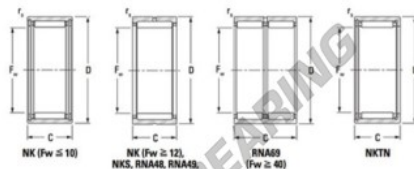

Needle roller bearing NK3020-JTEKT - NK3020-JTEKT

<https://www.123bearing.eu/bearing-housing/needle-roller-bearing/needle/nk3020-jtekt>

Metric series, caged, without inner ring

Bearing No.	Boundary dimensions (mm)				Basic load ratings (kN)		Fatigue load limit (kN)	Limiting speeds (min ⁻¹)	
	Fw	D	d	r1(mm)	C ₁₀	C ₀₁₀	C ₁₀	C ₁₀ (Grease lub.)	C ₁₀ (Oil lub.)
NK30/20	30	40	20	0.3	24.2	38.3	6.1	9500	15000

PRODUCT FEATURES

Brand	JTEKT
N° Ean13	3616060631596
Inside diameter	30 mm
Outside diameter	40 mm
Thickness	20 mm
Limiting speed	9500 rpm
Dynamic load	24.2 kN
Static load	38.3 kN
Packaging	1

contact@123bearing.eu