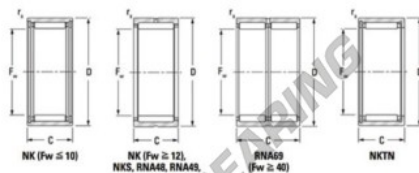

Needle roller bearing NK3530-JTEKT - NK3530-JTEKT

<https://www.123bearing.eu/bearing-housing/needle-roller-bearing/needle/nk3530-jtekt>

Metric series, caged, without inner ring

Bearing No.	Boundary dimensions (mm)			Basic load ratings (kN)		Fatigue load limit (kN)		Limiting speeds (min ⁻¹)	
	F _w	D	C	C _r	C _{0r}	C _u	Grease lub.	Oil lub.	
NK35/30	35	45	30	37.4	70.6	11	8000	12000	

PRODUCT FEATURES

Brand	JTEKT
N° Ean13	3616060631671
Inside diameter	35 mm
Outside diameter	45 mm
Thickness	30 mm
Limiting speed	8000 rpm
Dynamic load	37.4 kN
Static load	70.6 kN
Packaging	1

contact@123bearing.eu