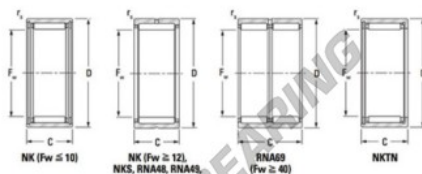

Needle roller bearing NK4020-JTEKT - NK4020-JTEKT

<https://www.123bearing.eu/bearing-housing/needle-roller-bearing/needle/nk4020-jtekt>

Metric series, caged, without inner ring

Bearing No.	Boundary dimensions (mm)				Basic load ratings (kN)		Fatigue load limit (kN)	Limiting speeds (min ⁻¹)	
	Fw	D	d	B	C _r	C ₀	Grease Lub.	Oil Lub.	
NK40/20	40	50	20	0.3	27.8	50.4	8.05	7000	11000

PRODUCT FEATURES

Brand	JTEKT
N° Ean13	3616060631756
Inside diameter	40 mm
Outside diameter	50 mm
Thickness	20 mm
Limiting speed	7000 rpm
Dynamic load	27.8 kN
Static load	50.4 kN
Packaging	1

contact@123bearing.eu