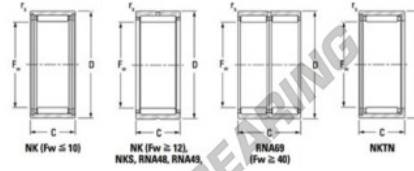

Needle roller bearing NK4730-JTEKT - NK4730-JTEKT

<https://www.123bearing.eu/bearing-housing/needle-roller-bearing/needle/nk4730-jtekt>

Metric series, caged, without inner ring

Bearing No.	Boundary dimensions (mm)				Basic load ratings (kN)		Fatigue load limit (kN)		Limiting speeds (min ⁻¹)	
	Fw	D	C	ra (mm)	Cr	C0r	Cur	Grease l.i.b.	Oil l.i.b.	
NK47/30	47	57	30	0.3	43	93.1	14.4	5900	9000	

PRODUCT FEATURES

Brand	JTEKT
N° Ean13	3616060631930
Inside diameter	47 mm
Outside diameter	57 mm
Thickness	30 mm
Limiting speed	5900 rpm
Dynamic load	43 kN
Static load	93.1 kN
Packaging	1

contact@123bearing.eu