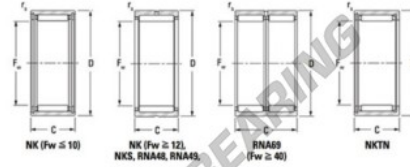

## Needle roller bearing NKS50-JTEKT - NKS50-JTEKT

<https://www.123bearing.eu/bearing-housing/needle-roller-bearing/needle/nks50-jtekt>

Metric series, caged, without inner ring

Bearing No.	Boundary dimensions (mm)				Basic load ratings (kN)		Fatigue load limit (kN)	Limiting speeds (min <sup>-1</sup> )	
	Fw	D	d	B	C <sub>10</sub>	C <sub>010</sub>	C <sub>10</sub>	Grease lub.	Oil lub.
NKS50	50	65	22	1	45,5	71,3	11,4	5700	8700

### PRODUCT FEATURES

Brand	JTEKT
N° Ean13	3616060631978
Inside diameter	50 mm
Outside diameter	65 mm
Thickness	22 mm
Limiting speed	5700 rpm
Dynamic load	45.5 kN
Static load	71.3 kN
Packaging	1

[contact@123bearing.eu](mailto:contact@123bearing.eu)