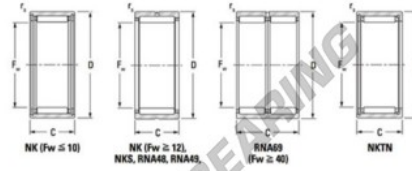

Needle roller bearing NK6025-JTEKT - NK6025-JTEKT

<https://www.123bearing.eu/bearing-housing/needle-roller-bearing/needle/nk6025-jtekt>

Metric series, caged, without inner ring

Bearing No.	Boundary dimensions (mm)				Basic load ratings (kN)		Fatigue load limit (kN)		Limiting speeds (min ⁻¹)	
	Fw	D	C	r/min	C _r	C _{0r}	C _u	Grease lub.	Oil lub.	
NK60/25	60	72	25	0,6	44,3	94	14,9	4400	7000	

PRODUCT FEATURES

Brand	JTEKT
N° Ean13	3616060632012
Inside diameter	60 mm
Outside diameter	72 mm
Thickness	25 mm
Limiting speed	4400 rpm
Dynamic load	44.3 kN
Static load	94 kN
Packaging	1

contact@123bearing.eu