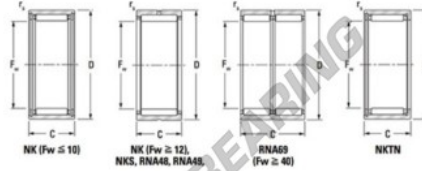

Needle roller bearing NK7035-JTEKT - NK7035-JTEKT

<https://www.123bearing.eu/bearing-housing/needle-roller-bearing/needle/nk7035-jtekt>

Metric series, caged, without inner ring

Bearing No.	Boundary dimensions (mm)				Basic load ratings (kN)		Fatigue load limit (kN)	Limiting speeds (min ⁻¹)	
	Fw	D	C	rs (mm)	Cr	CDr	Cu	Groase lub.	Oil lub.
NK70/35	70	85	35	0.6	62.2	139	24	3900	6000

PRODUCT FEATURES

Brand	JTEKT
N° Ean13	3616060632111
Inside diameter	70 mm
Outside diameter	85 mm
Thickness	35 mm
Limiting speed	3900 rpm
Dynamic load	62.2 kN
Static load	139 kN
Packaging	1

contact@123bearing.eu