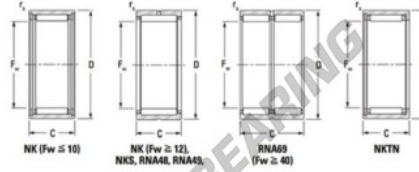

Needle roller bearing NK9526-JTEKT - NK9526-JTEKT

<https://www.123bearing.eu/bearing-housing/needle-roller-bearing/needle/nk9526-jtekt>

Metric series, caged, without inner ring

Bearing No.	Boundary dimensions (mm)				Basic load ratings (kN)		Fatigue load limit (kN)		Limiting speeds (min ⁻¹)	
	Fw	D	C	ra (mm)	C ₀	C	C ₀	C ₀	C ₀	C ₀
NK95/26	95	115	26	1	49.3	114	24.6	2800	4400	

PRODUCT FEATURES

Brand	JTEKT
N° Ean13	3616060632265
Inside diameter	95 mm
Outside diameter	115 mm
Thickness	26 mm
Limiting speed	2800 rpm
Dynamic load	49.3 kN
Static load	114 kN
Packaging	1

contact@123bearing.eu