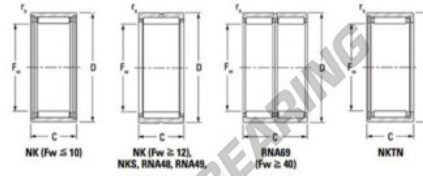

Needle roller bearing NK10026-JTEKT - NK10026-JTEKT

<https://www.123bearing.eu/bearing-housing/needle-roller-bearing/needle/nk10026-jtekt>

Metric series: caged, without inner ring

| Bearing No. | Boundary dimensions (mm) | | | Basic load ratings (kN) | | Fatigue load limit (kN) | Limiting speeds (min ⁻¹) | |
|-------------|--------------------------|-----|---------|-------------------------|-----------------|-------------------------|--------------------------------------|---------------------|
| | Fw | B | fr (mm) | C _r | C _{0r} | G ₀ | G ₀ lub. | G ₀ lub. |
| NK100/26 | 100 | 120 | 26 | 83.6 | 163 | 25.8 | 2800 | 4200 |

PRODUCT FEATURES

| | |
|------------------|---------------|
| Brand | JTEKT |
| N° Ean13 | 3616060632289 |
| Inside diameter | 100 mm |
| Outside diameter | 120 mm |
| Thickness | 26 mm |
| Limiting speed | 2800 rpm |
| Dynamic load | 83.6 kN |
| Static load | 163 kN |
| Packaging | 1 |