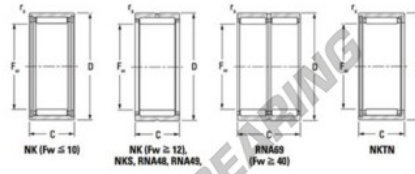

Needle roller bearing NK11040-JTEKT - NK11040-JTEKT

<https://www.123bearing.eu/bearing-housing/needle-roller-bearing/needle/nk11040-jtekt>

Metric series, caged, without inner ring

Bearing No.	Boundary dimensions (mm)				Basic load ratings (kN)		Fatigue load limit (kN)	Limiting speeds (min ⁻¹)	
	Fw	D	C	C ₁	C ₀	C ₀	Grease lub.	Oil lub.	
NK110/40	110	130	40	1.1	132	132	45.7	2500	3800

PRODUCT FEATURES

Brand	JTEKT
N° Ean13	3616060632326
Inside diameter	110 mm
Outside diameter	130 mm
Thickness	40 mm
Limiting speed	2500 rpm
Dynamic load	132 kN
Static load	132 kN
Packaging	1

contact@123bearing.eu