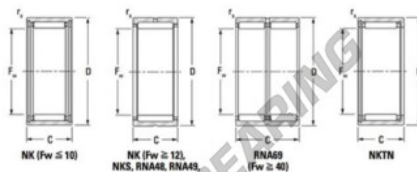

Needle roller bearing RNA4822-JTEKT - RNA4822-JTEKT

<https://www.123bearing.eu/bearing-housing/needle-roller-bearing/needle/rna4822-jtekt>

Metric series, caged, without inner ring

Bearing No.	Boundary dimensions (mm)				Basic load ratings (kN)		Fatigue load limit (kN)	Limiting speeds (min ⁻¹)	
	Fw	D	d	r2 (mm)	Cr	Cor	Cr	Grease lub.	Oil lub.
RNA4822	120	140	30	1	90,3	230	33,7	2300	3500

PRODUCT FEATURES

Brand	JTEKT
N° Ean13	3616060632340
Inside diameter	120 mm
Outside diameter	140 mm
Thickness	30 mm
Limiting speed	2300 rpm
Dynamic load	90.3 kN
Static load	230 kN
Packaging	1

contact@123bearing.eu