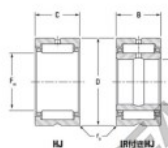

Needle roller bearing HJ-263520-21-JTEKT - HJ-263520-21-JTEKT

<https://www.123bearing.eu/bearing-housing/needle-roller-bearing/needle/hj-263520-21-jtekt>

Boundary dimensions

Bearing No.	Boundary dimensions (mm)				Used with inner ring No.	Basic load ratings (kN)		Fatigue load limit (kN)	Limiting speeds (min ⁻¹)	
	F _w	D	B	C		C ₁₀	C ₀₁₀		Grease lub.	Oil lub.
HJ-263520-21	41.275	55.563	31.75	1.52	IR-212620	60.1	100.5	15.7	7000	11000

PRODUCT FEATURES

Brand	JTEKT
N° Ean13	3616060632623
Inside diameter	41.275 mm
Outside diameter	55.563 mm
Thickness	31.75 mm
Limiting speed	7000 rpm
Dynamic load	60.1 kN
Static load	100.5 kN
Packaging	1