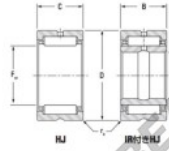

## Needle roller bearing HJ-324116-JTEKT - HJ-324116-JTEKT

<https://www.123bearing.eu/bearing-housing/needle-roller-bearing/needle/hj-324116-jtekt>

Boundary dimensions

Table 1

Bearing No.	Boundary dimensions (mm)				Used with inner ring No.	Basic load ratings (kN)		Fatigue load limit (kN)	Limiting speeds (min <sup>-1</sup> )	
	Fw	B	C	ra (mm)		C <sub>r</sub>	C <sub>0r</sub>		C <sub>r</sub> (min)	C <sub>0r</sub> (min)
HJ-324116	50.8	65.088	25.4	1.52	IR-273216	53.8	93	14.7	5600	8600

## PRODUCT FEATURES

Brand	JTEKT
N° Ean13	605790190728
Inside diameter	50.8 mm
Outside diameter	65.088 mm
Thickness	25.4 mm
Limiting speed	5600 rpm
Weight	201 g
Dynamic load	53.8 kN
Static load	93 kN
Packaging	1