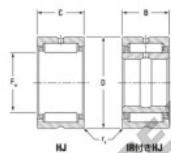

Needle roller bearing HJ-405224-32-JTEKT - HJ-405224-32-JTEKT

<https://www.123bearing.eu/bearing-housing/needle-roller-bearing/needle/hj-405224-32-jtekt>

Boundary dimensions

Heavy duty needle roller bearings

Bearing No.	Boundary dimensions(mm)				Used with inner ring No.	Basic load ratings(kN)		Fatigue load limit(kN)	Limiting speeds(rpm-1)	
	Fr	Fe	C	r3(mm)		C0	C0C		Grease lub.	Oil lub.
HJ-405224-32	63.5	82.55	38.1	2.03	IR-324024	97	187	29.4	4400	6800

PRODUCT FEATURES

Brand	JTEKT
N° Ean13	3616060632784
Inside diameter	63.5 mm
Outside diameter	82.55 mm
Thickness	38.1 mm
Limiting speed	4400 rpm
Dynamic load	97 kN
Static load	187 kN
Packaging	1

contact@123bearing.eu