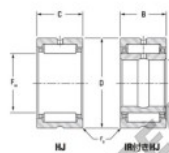

Needle roller bearing HJ-405228-31-JTEKT - HJ-405228-31-JTEKT

<https://www.123bearing.eu/bearing-housing/needle-roller-bearing/needle/hj-405228-31-jtekt>

Boundary dimensions

Heavy duty needle roller bearings

Bearing No.	Boundary dimensions (mm)				Used with inner ring No.	Basic load ratings (kN)		Fatigue load limit (kN)	Limiting speeds (min-1)	
	F ₁	F	D	C		C ₁	C ₀		Grease lub.	Oil lub.
HJ-405228-31	63.5	82.55	44.45	2.03	IR-314028	97	187	35.2	4400	6800

PRODUCT FEATURES

Brand	JTEKT
N° Ean13	3616060632791
Inside diameter	63.5 mm
Outside diameter	82.55 mm
Thickness	44.45 mm
Limiting speed	4400 rpm
Dynamic load	97 kN
Static load	187 kN
Packaging	1

contact@123bearing.eu