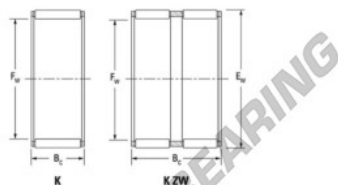

Needle roller cage K28-33-13-F-JTEKT - K28-33-13-F-JTEKT

<https://www.123bearing.eu/bearing-housing/needle-roller-bearing/cage/k28-33-13-f-jtekt>

Boundary dimensions

Radial needle roller and cage assemblies

Bearing No.	Boundary dimensions(mm)			Basic load ratings(kN)		Fatigue load limit(kN)	Limiting speed(min-1)	
	Fw	Fz	Bz	Cv	C0r	C0	Grease lub.	Oil lub.
K28X33X13F	28	33	13	14.1	21.4	3.25	10000	15000

PRODUCT FEATURES

Brand	JTEKT
N° Ean13	3616060634412
Inside diameter	28 mm
Outside diameter	33 mm
Thickness	13 mm
Limiting speed	10000 rpm
Dynamic load	14.1 kN
Static load	21.4 kN
Packaging	1

contact@123bearing.eu

+33 359 36 04 90