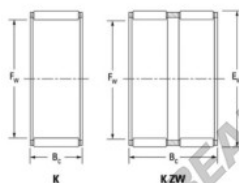

Needle roller cage K70-78-46-ZW-JTEKT - K70-78-46-ZW-JTEKT

<https://www.123bearing.eu/bearing-housing/needle-roller-bearing/cage/k70-78-46-zw-jtekt>

Boundary dimensions

Radial needle roller and cage assemblies

Bearing No.	Boundary dimensions(mm)			Basic load ratings(kN)		Fatigue load limit(kN)	Limiting speed(min-1)	
	Fw	Ew	Bc	Cc	C0r	Cc	Grease lub.	Oil lub.
K70X78X46ZW	70	78	46	78.4	187	29.5	3900	6000

PRODUCT FEATURES

Brand	JTEKT
N° Ean13	3616060636386
Inside diameter	70 mm
Outside diameter	78 mm
Thickness	46 mm
Limiting speed	3900 rpm
Dynamic load	78.4 kN
Static load	187 kN
Packaging	1

contact@123bearing.eu

+33 359 36 04 90