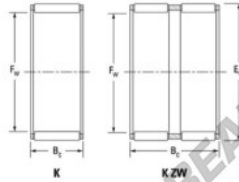

## Needle roller cage K70-80-40-F-JTEKT - K70-80-40-F-JTEKT

<https://www.123bearing.eu/bearing-housing/needle-roller-bearing/cage/k70-80-40-f-jtekt>

Boundary dimensions

123 BEARING

Radial needle roller and cage assemblies

Bearing No.	Boundary dimensions(mm)			Basic load ratings(kN)		Fatigue load limit(kN)	Limiting speed(min-1)	
	Pw	Di	Bc	Cr	Dtr	Ct	Grease lub.	Oil lub.
K70X85X40F	70	85	40	118	203	32.4	4100	6300

## PRODUCT FEATURES

Brand	JTEKT
N° Ean13	3616060636393
Inside diameter	70 mm
Outside diameter	85 mm
Thickness	40 mm
Limiting speed	4100 rpm
Dynamic load	118 kN
Static load	203 kN
Packaging	1

[contact@123bearing.eu](mailto:contact@123bearing.eu)