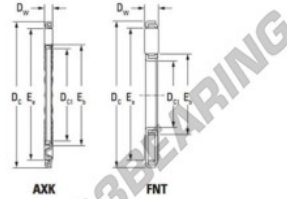

Axial needle roller AXK2035-JTEKT - AXK2035-JTEKT

<https://www.123bearing.eu/bearing-housing/needle-roller-bearing/axial-needle/axk2035-jtekt>

Boundary dimensions

Bearing No.	Boundary dimensions(mm)			Basic load ratings(kN)		Fatigue load limit(kN)	Limiting speeds(min-1)
	D _{e1}	D _c	D _w	C ₀	C _{0b}	C ₀	Oil lub.
FNT-1730	17	30	2	10.8	34.8	3.35	14000

PRODUCT FEATURES

Brand	JTEKT
N° Ean13	3616060637116
Inside diameter	20 mm
Outside diameter	35 mm
Thickness	2 mm
Limiting speed	12000 rpm
Dynamic load	12.8 kN
Static load	45.4 kN
Packaging	1

contact@123bearing.eu