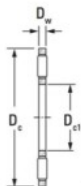

Axial needle roller NTA-5266-JTEKT - NTA-5266-JTEKT

<https://www.123bearing.eu/bearing-housing/needle-roller-bearing/axial-needle/nta-5266-jtekt>

Boundary dimensions

Inch series separate type

Bearing No.	Boundary dimensions(mm)			Basic load ratings(kN)		Fatigue load limit(kN)	Limiting speeds(min-1)
	Dc1	Dc	Dw	Ca	COa	Cu	
NTA-5266	82.55	104.78	3.175	51.6	294.9	30.9	4000

PRODUCT FEATURES

Brand	JTEKT
N° Ean13	3616060637673
Inside diameter	82.55 mm
Inside diameter	3 1/4" inch
Outside diameter	104.78 mm
Outside diameter	4 1/8" inch
Thickness	3.175 mm
Thickness	1/8" inch
Limiting speed	4000 rpm
Dynamic load	51.6 kN
Static load	294.9 kN
Packaging	1