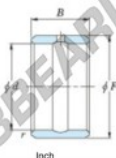

Inner ring IR-10-14-16-JTEKT - IR-10-14-16-JTEKT

<https://www.123bearing.eu/bearing-housing/needle-roller-bearing/inner-ring/ir-10-14-16-jtekt>

Boundary dimensions

Bearing No.	Boundary dimensions(mm)				Used with bearing No.
	d	F	B	r	
IR-101416	15.875	22.225	25.4	1.02	HJ-142216

PRODUCT FEATURES

Brand	JTEKT
N° Ean13	3616060637758
Inside diameter	15.875 mm
Outside diameter	22.225 mm
Thickness	25.4 mm
Type	IR
Packaging	1

contact@123bearing.eu

+33 359 36 04 90

CRT4 de Lesquin 60 Rue Du Haut De Sainghin 59273 Fretin FRANCE