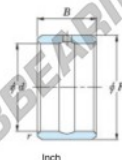

## Inner ring IR-18-22-20-JTEKT - IR-18-22-20-JTEKT

<https://www.123bearing.eu/bearing-housing/needle-roller-bearing/inner-ring/ir-18-22-20-jtekt>

Boundary dimensions

Bearing No.	Boundary dimensions(mm)				Used with bearing No.
	d	F	B	r	
IR-182220	28,575	34,925	31,75	1,02	HI-223020

## PRODUCT FEATURES

Brand	JTEKT
N° Ean13	3616060637871
Inside diameter	28.575 mm
Outside diameter	34.925 mm
Thickness	31.75 mm
Type	IR
Packaging	1

[contact@123bearing.eu](mailto:contact@123bearing.eu)

+33 359 36 04 90