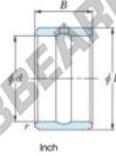

Inner ring IR-20-24-20-JTEKT - IR-20-24-20-JTEKT

<https://www.123bearing.eu/bearing-housing/needle-roller-bearing/inner-ring/ir-20-24-20-jtekt>

Boundary dimensions

Bearing No.	Boundary dimensions(mm)				Used with bearing No.
	d	F	B	rs	
IR-202420	31.75	38.1	31.75	1.52	HJ-243320

PRODUCT FEATURES

Brand	JTEKT
N° Ean13	3616060637901
Inside diameter	31.75 mm
Outside diameter	38.1 mm
Thickness	31.75 mm
Type	IR
Packaging	1

contact@123bearing.eu

+33 359 36 04 90

CRT4 de Lesquin 60 Rue Du Haut De Sainghin 59273 Fretin FRANCE