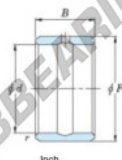

## Inner ring IR-24-28-16-JTEKT - IR-24-28-16-JTEKT

<https://www.123bearing.eu/bearing-housing/needle-roller-bearing/inner-ring/ir-24-28-16-jtekt>

Boundary dimensions

Bearing No.	Boundary dimensions(mm)				Used with bearing No.
	d	F	B	rs	
IR-242816	38.1	44.45	25.4	1.52	HJ-283716

## PRODUCT FEATURES

Brand	JTEKT
N° Ean13	3616060637970
Inside diameter	38.1 mm
Outside diameter	44.45 mm
Thickness	25.4 mm
Type	IR
Weight	77 g
Packaging	1
Standard	No standard

[contact@123bearing.eu](mailto:contact@123bearing.eu)